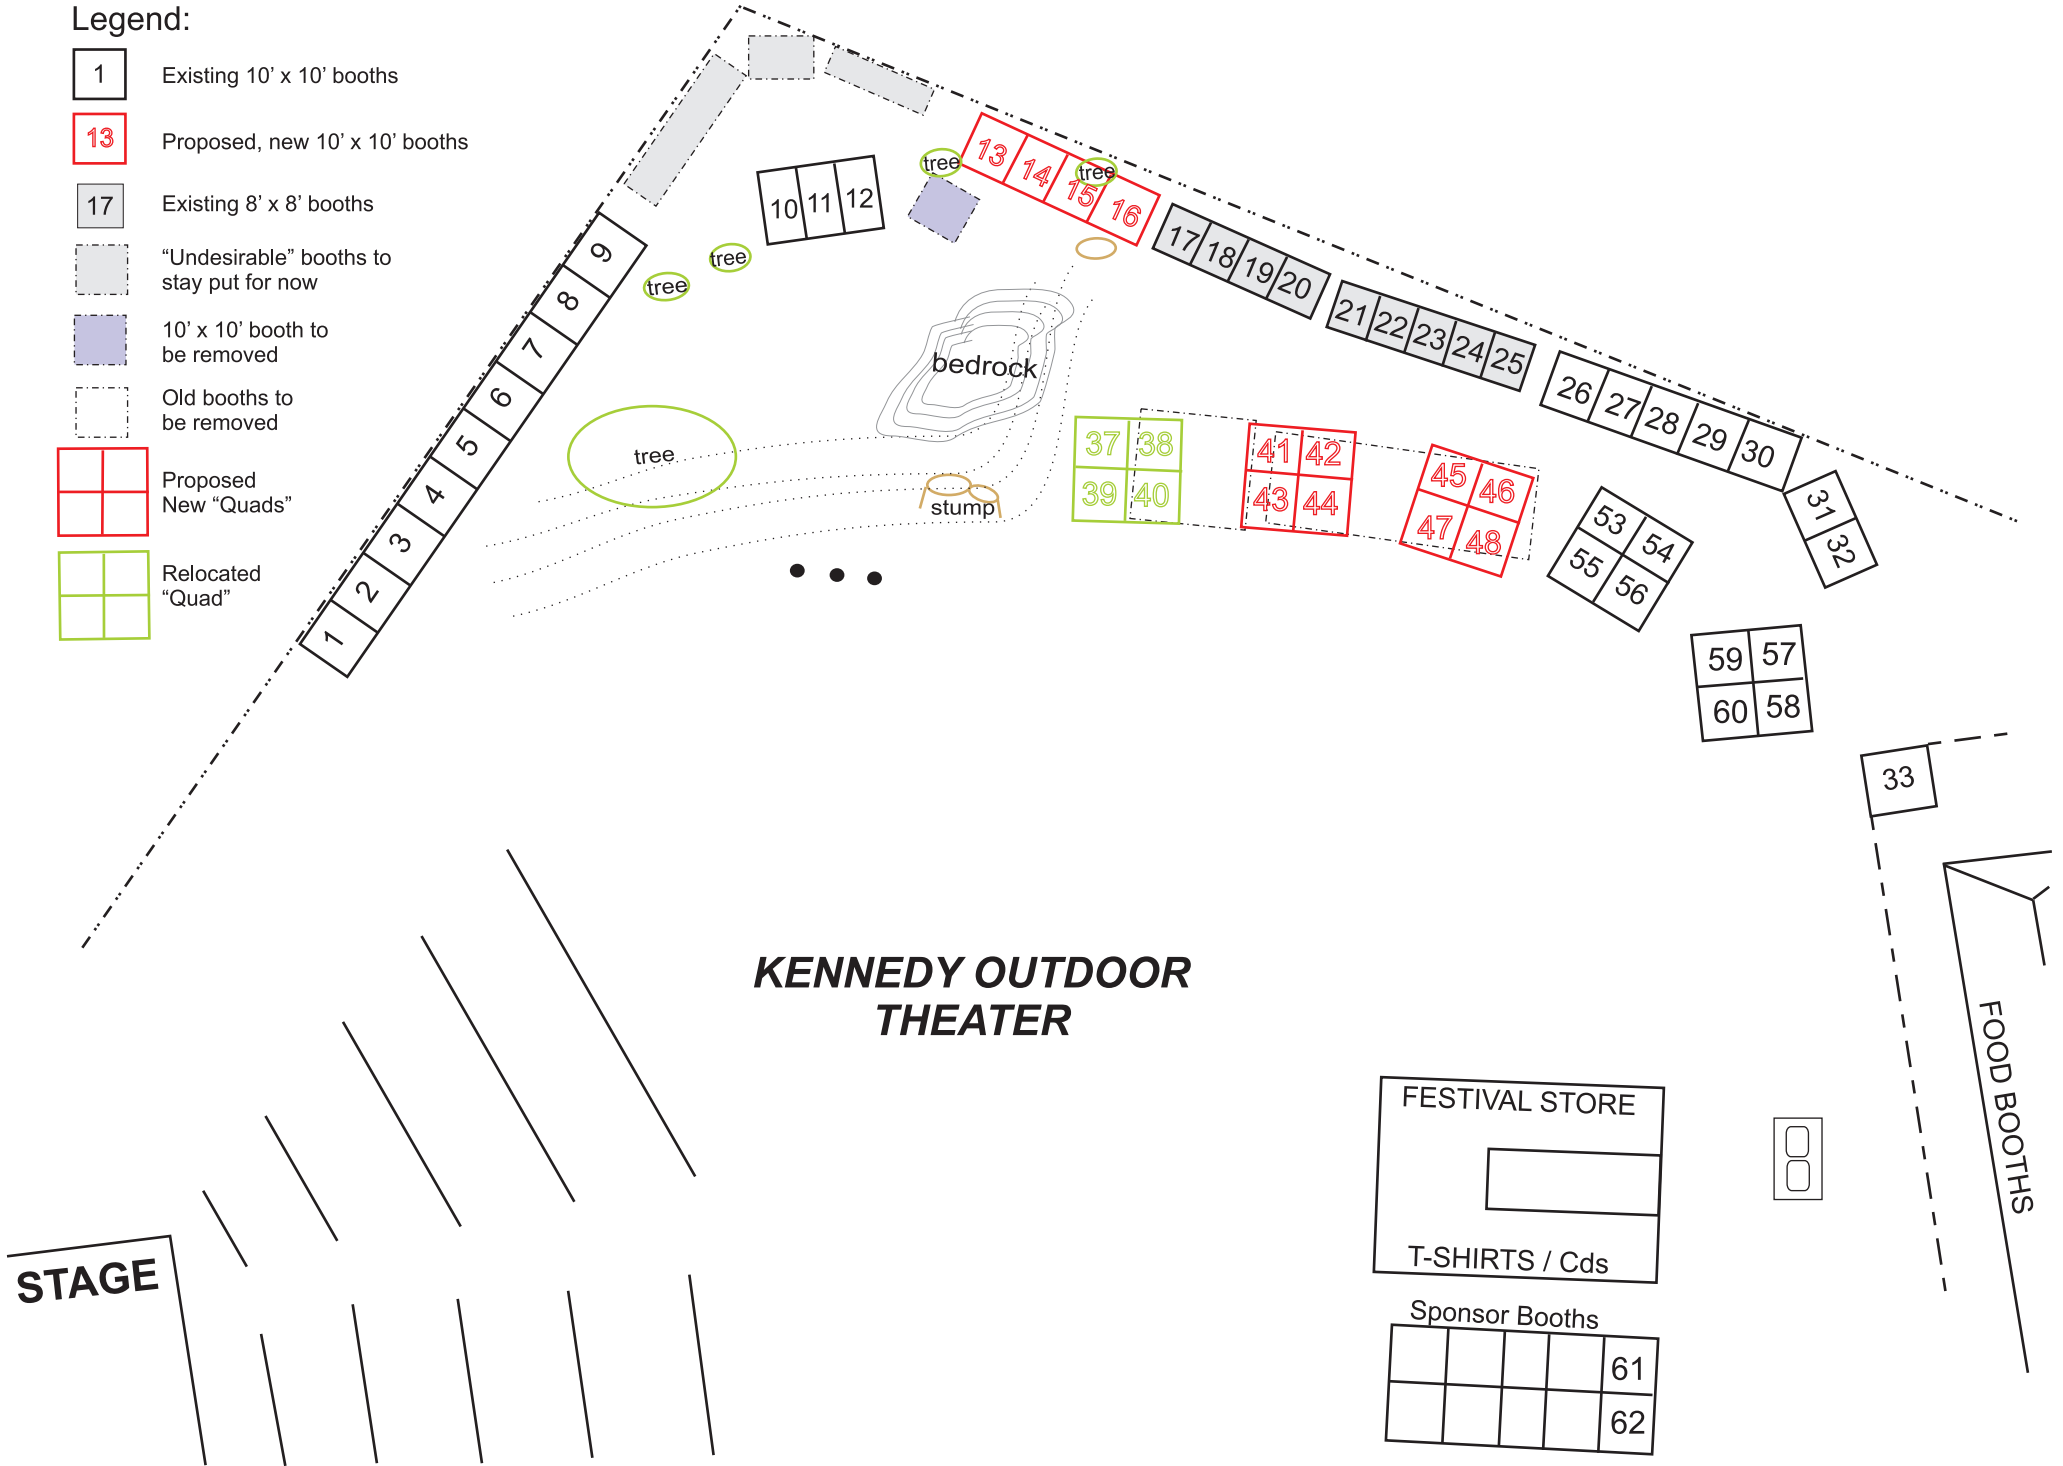

Legend:

- 1 Existing 10' x 10' booths
- 13 Proposed, new 10' x 10' booths
- 17 Existing 8' x 8' booths
- "Undesirable" booths to stay put for now
- 10' x 10' booth to be removed
- Old booths to be removed
- +
+ Proposed New "Quads"
- +
+ Relocated "Quad"

**KENNEDY OUTDOOR
THEATER**

STAGE

FESTIVAL STORE

T-SHIRTS / Cds

Sponsor Booths

				61
				62

FOOD BOOTHS

Drawing not to scale